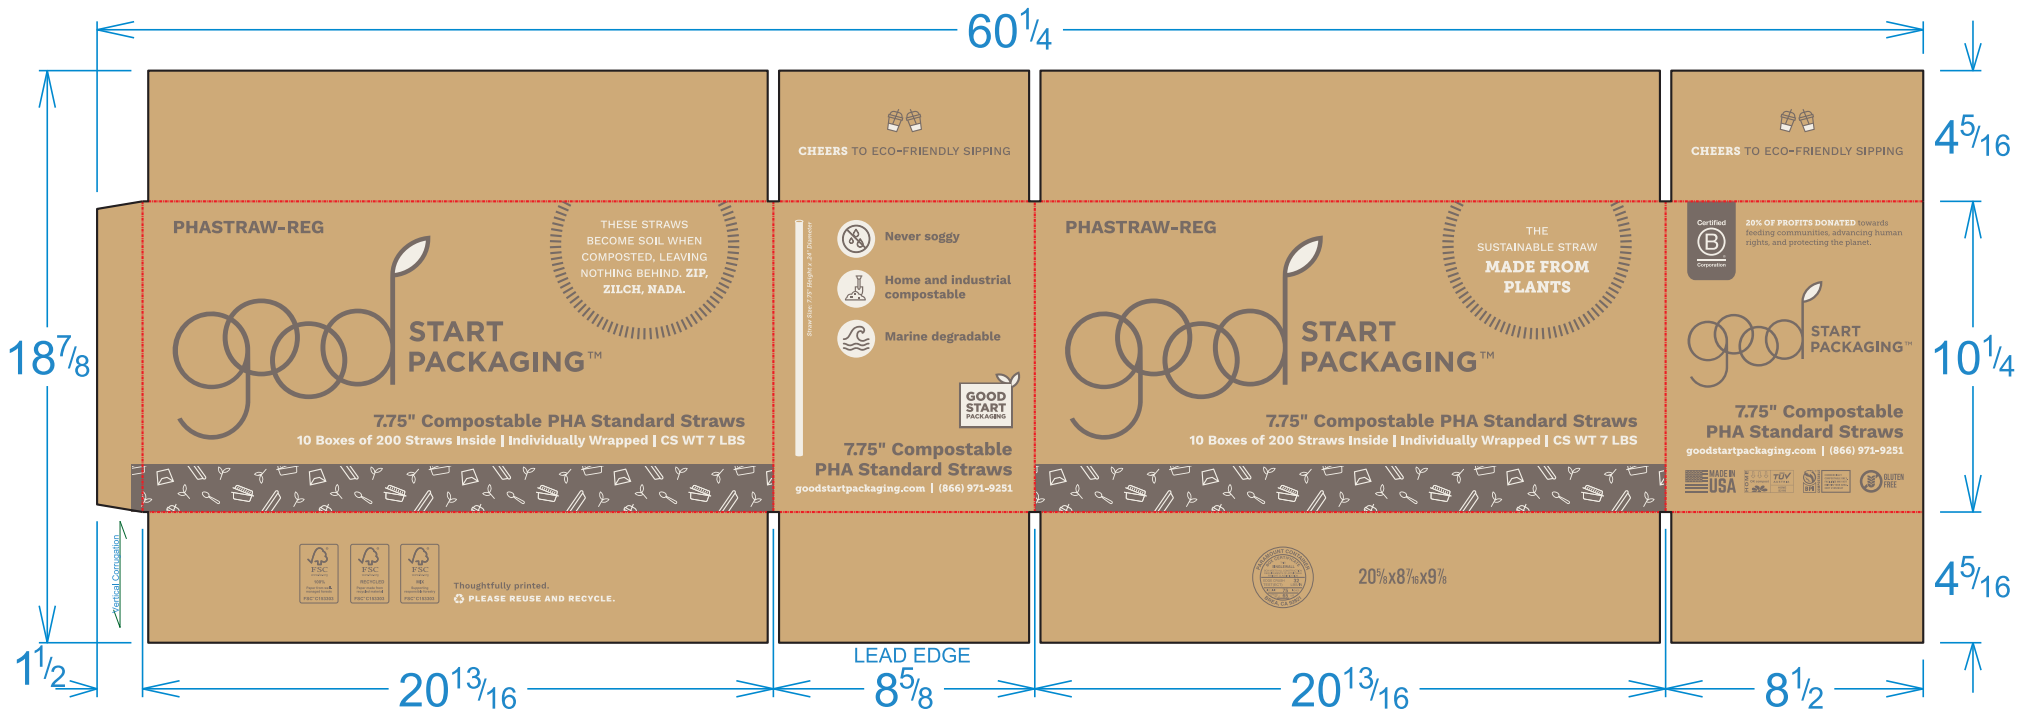

ARTESIA, CA • PHOENIX, AZ • TURLOCK, CA
(562) 403-3000 (602) 276-4960 (209) 836-8903

FLEXO PRINTING PLATES • CUTTING DIES

EVERY EFFORT IS MADE THROUGH OUR QUALITY CROSS CHECK PROCESS TO PRODUCE PRINTING PLATES AND PRINT CARDS ACCURATELY. PROOFS OF PLATES AND PRINT CARDS SHOULD BE EXAMINED FOR ERRORS PRIOR TO PRINTING. IN THE EVENT OF AN ERROR, OUR LIABILITY IS LIMITED TO ONLY CORRECTING THE ERROR BY REPLACEMENT OF THE PLATE OR PRINT CARD. THIS PRINT CARD MINIATURE SHOULD NOT BE USED FOR EXACT COLOR MATCH, COLOR SEPARATION, COPY (TEXT AND GRAPHICS), PLATE POSITION OR SIZE.